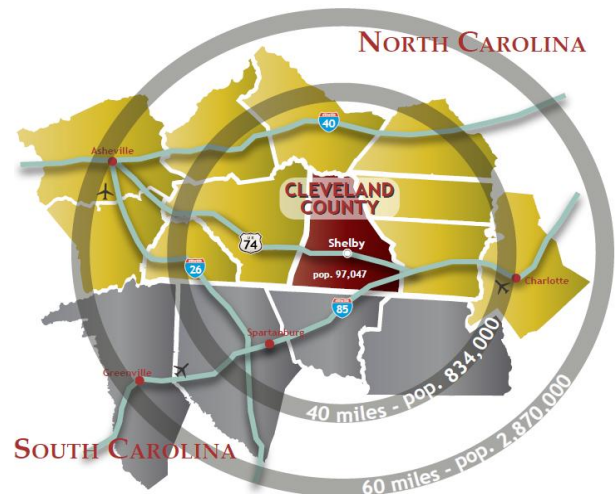

# DATA CENTERS

## FAST FACTS:

- More than 25,000 IT workers are in the CLT Region.
- A 280 Acre Enterprise Data Center Campus is located in Cleveland County, NC: **T5 DATA CENTER PARK**.
- The University of NC at Charlotte is home to the Center for Information, Security and Assurance within the College of Computing and Informatics. This center has a core focus on information security, assurance and privacy issues facing data centers today.

## WHY CLEVELAND COUNTY, NORTH CAROLINA?

- **Business Strengths**
  - Cleveland Community College Data Center Certification available.
  - NC has lowest unionization rate in the US. There are no unionized facilities in Cleveland County.
- **Data Center Park with Sites and Buildings Available**
  - Shovel ready sites available.
  - Data Center purpose built, powered shell building available (75,000sqft and expandable to 139,000sqft).
  - Robust, redundant and cost efficient electrical, water, sewer and natural gas utilities.
  - Low risk of natural disasters.
- **Local Government Support**
  - Expedited & Streamlined Permitting.
  - Aggressive Financial Incentives.

## CLEVELAND COUNTY LOGISTICAL ADVANTAGES

- **Reliable Air Transportation**
  - Charlotte Douglass International (CLT)
  - Greenville Spartanburg International (GSP)
- **Fast Interstate Highway System**
  - I-85, I-26, I-40 Accessibility