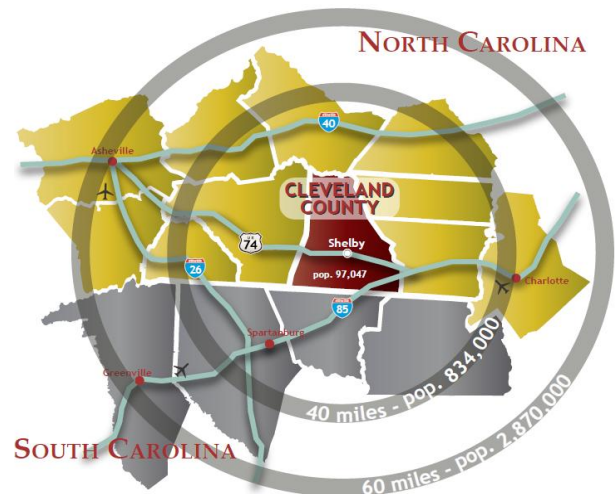

DATA CENTERS

FAST FACTS:

- More than 25,000 IT workers are in the CLT Region.
- A 280 Acre Enterprise Data Center Campus is located in Cleveland County, NC: **T5 DATA CENTER PARK**.
- The University of NC at Charlotte is home to the Center for Information, Security and Assurance within the College of Computing and Informatics. This center has a core focus on information security, assurance and privacy issues facing data centers today.

WHY CLEVELAND COUNTY, NORTH CAROLINA?

- **Business Strengths**
 - Cleveland Community College Data Center Certification available.
 - NC has lowest unionization rate in the US. There are no unionized facilities in Cleveland County.
- **Data Center Park with Sites and Buildings Available**
 - Shovel ready sites available.
 - Data Center purpose built, powered shell building available (75,000sqft and expandable to 139,000sqft).
 - Robust, redundant and cost efficient electrical, water, sewer and natural gas utilities.
 - Low risk of natural disasters.
- **Local Government Support**
 - Expedited & Streamlined Permitting.
 - Aggressive Financial Incentives.

CLEVELAND COUNTY LOGISTICAL ADVANTAGES

- **Reliable Air Transportation**
 - Charlotte Douglass International (CLT)
 - Greenville Spartanburg International (GSP)
- **Fast Interstate Highway System**
 - I-85, I-26, I-40 Accessibility